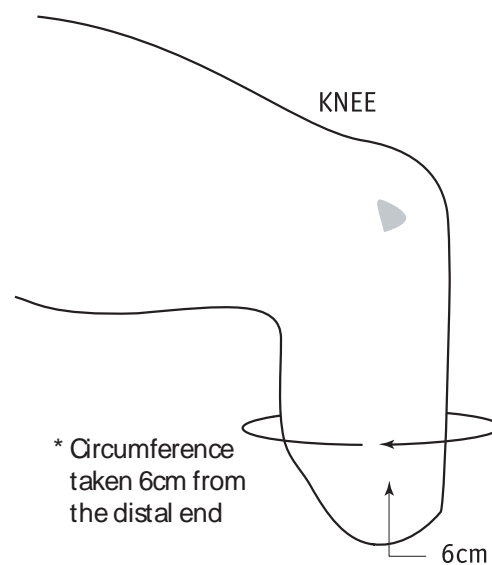

» Extreme Gel Liner

Liner

Supplier:

ALPS South Corporation

Features & Benefits:

- Same gel properties as EasyGel
- Limited vertical stretch (80% less than other ALPS gel liners) reduces movement of redundant tissue
- High circumferential stretch to assist with form fitting
- Wider distal end for ease of donning
- Distal ends are proportionate to the size of the liner

Specifications:

- Types: *Cushion and Locking*
- Style: *Uniform*
- Material: *Proprietary gel*
- Thicknesses: *3mm and 6mm*
- Sizes: *16, 20, 24, 26, 28, 32, 38 and 44*
- Measurements taken 6cm from distal end

Indications:

- Transfemoral amputee
- Active transtibial amputee

Call Points:

- Prosthetist
- Prosthetic technician

Warranty:

- 12 months for single liner or 24 months for two identical liners, against manufacturers defects