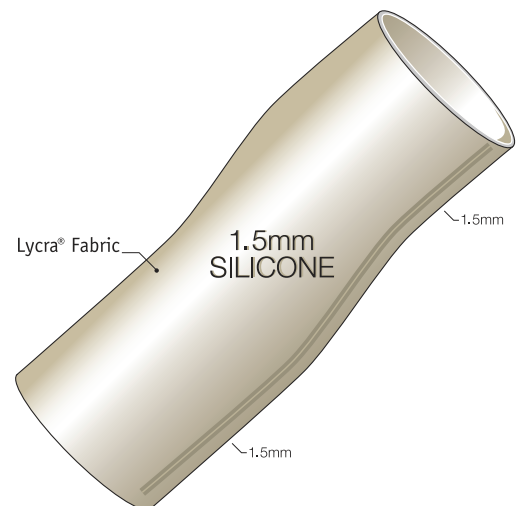

Specifications:

- Style: *Uniform*
- Materials: *Silicone gel with Lycra® fabric*
- Thickness: *1.5mm*
- Colors: *Beige and Black*
- Sizes: *Eight (see chart)*
- Measurements should be taken 10cm above patella

Indications:

- Transtibial prosthetic suspension

Call Points:

- Prosthetist
- Prosthetic technician

Warranty:

- Three months, against manufacturers defects

Reinforced Clearline » ALPS South Corporation

Item No.	Description	Style	Color	Thickness	Size	Circumference*
ALPS-SLR-S	Reinforced silicone suspension sleeve	Uniform	Beige	1.5mm	28 (S)	28–32 cm
ALPS-SLR-M	Reinforced silicone suspension sleeve	Uniform	Beige	1.5mm	33 (M)	33–34 cm
ALPS-SLR-L	Reinforced silicone suspension sleeve	Uniform	Beige	1.5mm	35 (L)	35–37 cm
ALPS-SLR-XL	Reinforced silicone suspension sleeve	Uniform	Beige	1.5mm	38 (XL)	38–40 cm
ALPS-SLR-2XL	Reinforced silicone suspension sleeve	Uniform	Beige	1.5mm	41 (2XL)	41–45 cm
ALPS-SLR-3XL	Reinforced silicone suspension sleeve	Uniform	Beige	1.5mm	46 (3XL)	46–51 cm
ALPS-SLR-4XL	Reinforced silicone suspension sleeve	Uniform	Beige	1.5mm	52 (4XL)	52–57 cm
ALPS-SLR-5XL	Reinforced silicone suspension sleeve	Uniform	Beige	1.5mm	58 (5XL)	58–64 cm
Black						
ALPS-SLR-S-BL	Reinforced silicone suspension sleeve	Uniform	Black	1.5mm	28 (S)	28–32 cm
ALPS-SLR-M-BL	Reinforced silicone suspension sleeve	Uniform	Black	1.5mm	33 (M)	33–34 cm
ALPS-SLR-L-BL	Reinforced silicone suspension sleeve	Uniform	Black	1.5mm	35 (L)	35–37 cm
ALPS-SLR-XL-BL	Reinforced silicone suspension sleeve	Uniform	Black	1.5mm	38 (XL)	38–40 cm
ALPS-SLR-2XL-BL	Reinforced silicone suspension sleeve	Uniform	Black	1.5mm	41 (2XL)	41–45 cm
ALPS-SLR-3XL-BL	Reinforced silicone suspension sleeve	Uniform	Black	1.5mm	46 (3XL)	46–51 cm
ALPS-SLR-4XL-BL	Reinforced silicone suspension sleeve	Uniform	Black	1.5mm	52 (4XL)	52–57 cm
ALPS-SLR-5XL-BL	Reinforced silicone suspension sleeve	Uniform	Black	1.5mm	58 (5XL)	58–64 cm