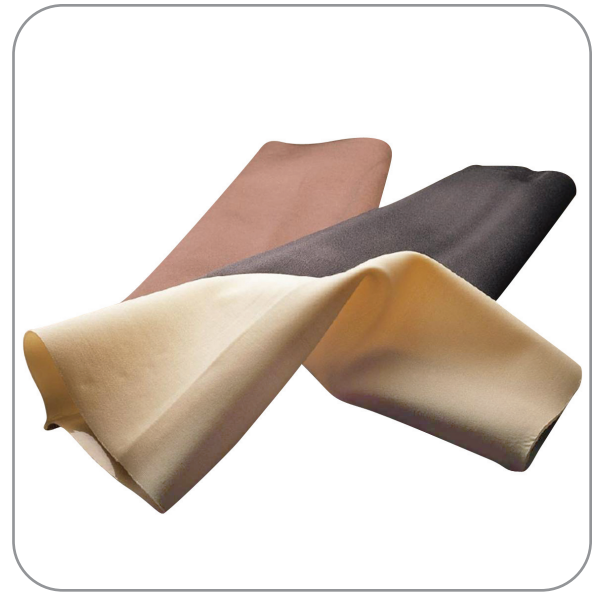

» Reinforced Clearline

Gel Sleeve

Supplier:

ALPS South Corporation

Features & Benefits:

- Silicone suspension sleeve with fabric
- Minimizes compression and irritation proximally
- Freedom of movement through knee flexion
- Takes advantage of vacuum suspension to provide superior security
- Convenient yet comfortable integrated outer fabric

Specifications:

- Style: *Uniform*
- Materials: *Silicone gel with Lycra® fabric*
- Thickness: *1.5mm*
- Colors: *Beige and Black*
- Sizes: *Eight (see chart)*
- Measurements should be taken 10cm above patella

Indications:

- Transtibial prosthetic suspension

Call Points:

- Prosthetist
- Prosthetic technician

Warranty:

- Three months, against manufacturers defects