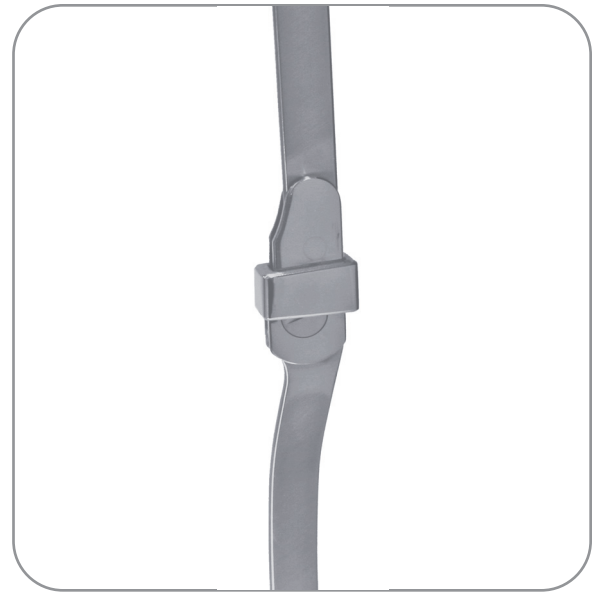

Specifications:

- Sizes: *Adult and Youth*
- Lock material: *Stainless steel*
- Upright materials: *Aluminum and Stainless steel*
- Upright depth: $\frac{3}{16}$ "
- Upright widths: $\frac{3}{4}$ " and $\frac{5}{8}$ "
- Upright lengths: 35 " and $33\frac{7}{8}$ "
- Uprights riveted to midsection for strength
- Ships fully assembled
- Do not remove medial or lateral ring
- No ball catches are available

Warranty:

- One year, against manufacturers defects

Model 2009 - Automatic Ring Lock Knee Joint » Becker Orthopedic Appliance Co.

Item No.	Description	Lock Size	Contoured Side	Upright Size	Length	Upright Material
BO-2009-A6L	Automatic ring lock knee joint	Adult	Left medial	3/16" x 3/4"	35"	Aluminum
BO-2009-A6R	Automatic ring lock knee joint	Adult	Right medial	3/16" x 3/4"	35"	Aluminum
BO-2009-A6B	Automatic ring lock knee joint	Adult	Both	3/16" x 3/4"	35"	Aluminum
BO-2009-B6L	Automatic ring lock knee joint	Youth	Left medial	3/16" x 5/8"	33 7/8"	Aluminum
BO-2009-B6R	Automatic ring lock knee joint	Youth	Right medial	3/16" x 5/8"	33 7/8"	Aluminum
BO-2009-B6B	Automatic ring lock knee joint	Youth	Both	3/16" x 5/8"	33 7/8"	Aluminum
BO-2009-A6SL	Automatic ring lock knee joint	Adult	Left medial	3/16" x 3/4"	35"	Stainless steel
BO-2009-A6SR	Automatic ring lock knee joint	Adult	Right medial	3/16" x 3/4"	35"	Stainless steel
BO-2009-A6SB	Automatic ring lock knee joint	Adult	Both	3/16" x 3/4"	35"	Stainless steel
BO-2009-B6SL	Automatic ring lock knee joint	Youth	Left medial	3/16" x 5/8"	33 7/8"	Stainless steel
BO-2009-B6SR	Automatic ring lock knee joint	Youth	Right medial	3/16" x 5/8"	33 7/8"	Stainless steel
BO-2009-B6SB	Automatic ring lock knee joint	Youth	Both	3/16" x 5/8"	33 7/8"	Stainless steel