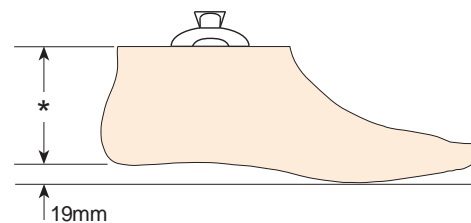

» Senior

Prosthetic Foot

Supplier:
Endolite

Features & Benefits:

- Flexible keel design
- Integrated titanium and alloy pyramid provides 7° A/P and M/L alignment
- Lightweight
- Replaceable, molded foot shell with life like anatomical features

Specifications:

- Sizes: 22–28 cm
- Weight limit: 125kg (275lbs)
- Weight: 366g (12.9oz) (Based on 25cm size foot)
- Heel height: 18 mm (¾")
- Clearance: 22–24 cm = 70mm (2¾")
  25–26 cm = 75mm (3")
  27–28 cm = 80mm (3½")
- Foot shell: *Life like in Light or Dark*
- Activity level: *Low (K1)*

Indications:

- Transfemoral and transtibial amputees

Contraindications:

- Any weight or load bearing exceeding 125kg (275lbs)
- Any activity higher than the recommended activity level

Call Points:

- Prosthetist
- Prosthetic technician

Warranty:

- 24 months on the foot, against manufacturers defects

* sizes
22-24 = 70mm
25-26 = 75mm
27-28 = 80mm