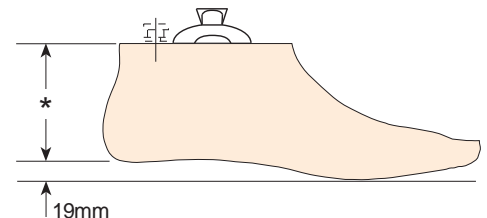

» Stellar

Prosthetic Foot

Supplier:

Endolite

Features & Benefits:

- Flexible keel
- Adjustable heel screw allows customization to suit patient needs
- Intergrated titanium pyramid
- Foam filled foot shell to provide medial and lateral stability
- Life like split toe design

Specifications:

- Sizes: 22–28 cm
- Weight limit: 125kg (275lbs)
- Weight: 503g (18oz) (Based on 26cm size foot)
- Heel height: 19mm ($\frac{3}{4}$ "
- Clearance: 22–24 cm = 70mm ($2\frac{3}{4}$ "
  25–26 cm = 75mm (3"
  27–28 cm = 80mm ($3\frac{5}{32}$ "
- Foot shell: Split toe foot shell in Light or Dark
- Foot shell height: 22–24 cm = 70mm
  25–26 cm = 75mm
  27–28 cm = 80mm
- Activity level: Low to Medium (K1–K2)

Indications:

- Low to medium active transfemoral and transtibial amputees

Contraindications:

- Any weight or load bearing exceeding 125kg (275lbs)

Call Points:

- Prosthetist
- Prosthetic technician

Warranty:

- 24 months, against manufacturers defects

* sizes
22-24 = 70mm
25-26 = 75mm
27-28 = 80mm