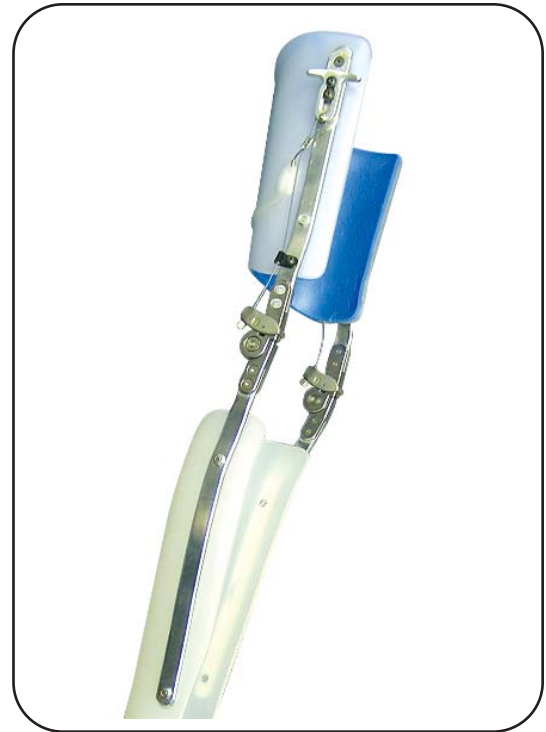

Cam Lock Joint Assembly with Screws

Vendor:
Fillauer

Applications:
• Knee joint assembly

Patient Benefits:
• Secure

Features:
• Clean streamlined appearance

Specifications:

- Available with aluminum or stainless steel bars
- Stainless steel joint
- Available as straight joint or precontoured lower joint units
- Available in small, medium and large joint heads
- Available in 3 different bar sizes
- Cable release kit sold separately

Indications:

- Cerebral palsy, knee instability and weakness, poliomyelitis, post-op, spinal cord injuries, spina bifida

Call Points:

- Orthotist
- Orthotic Technician

Warranty:
• 1 year warranty