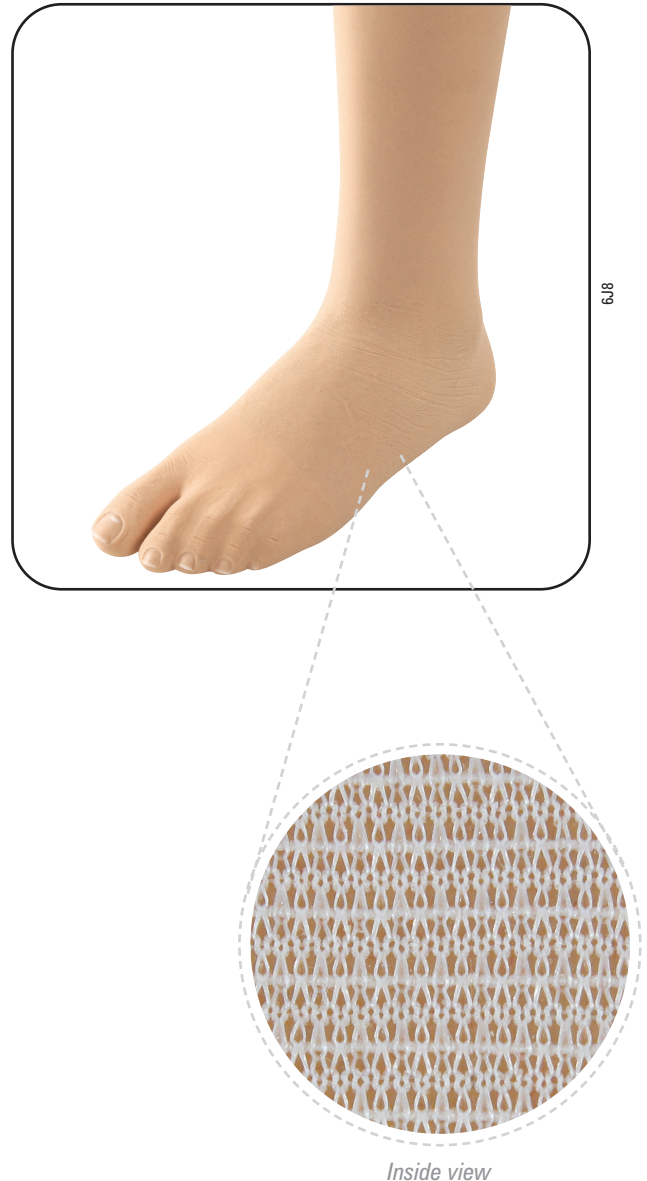

**Specifications:**

- Uses advanced silicone material; durable and stain resistant
- Available for any foot with a split or closed toe design
- Sizes available: 220mm to 300mm
- Two calf sizes
- 25% stretch

**Indications:**

- Prosthetic cosmesis

**Call Points:**

- Prosthetist
- Prosthetic technician

**Warranty:**

- Against manufacturers defects

*For Skinergy Plus item numbers, please see next page*

<b>ACCESSORIES</b>		
<b>Item No.</b>	<b>Description</b>	<b>Color</b>
RSL-NCT9740	True Finish™ 25mm punch tool	–
RSL-E24658	True Finish™ color swatch kit	19 colors (0–18) are available ( <i>please ask for one</i> )
RSL-E26625/EC	True Finish™ patch kits	C = Color (0–18)
RSL-E26626/EC	True Finish™ spare kits	C = Color (0–18)

C = Color (0–18), 19 colors [Color swatch kits are available, please ask for one (RSL-E24658)]