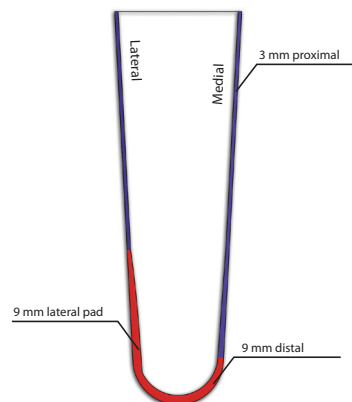

Alpha Classic AK Liner
with AK Gel Style