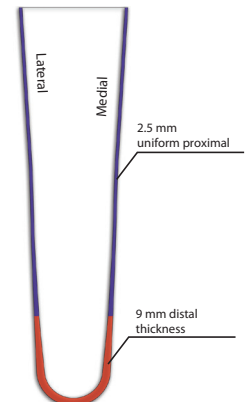

Alpha Classic AK Liner
with Symmetrical Gel Style