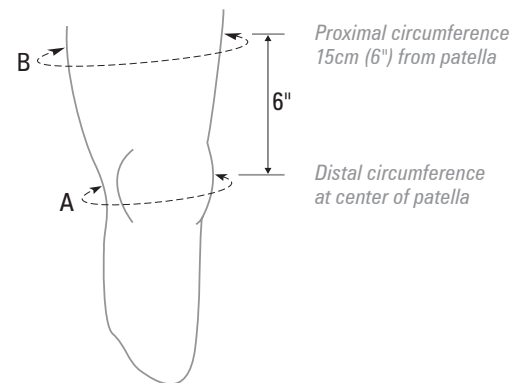

Specifications:

- Fabric: *One way, circumferential stretch fabric*
- Thickness: *3mm*
- Sizes: *2–8 (see chart)*
- Colors: *Buff and Black*
- Circumference ranges are measured at the patella and 6" above the patella on the thigh

Item No.	Description	Thickness	Size	Color	Distal Circ. (A)	Proximal Circ. (B)
OW-ALS-52B	Flexible fabric gel sleeve	3mm	2	Buff	20–25 cm (8"–10")	25–38 cm (10"–15")
OW-ALS-52BK	Flexible fabric gel sleeve	3mm	2	Black	20–25 cm (8"–10")	25–38 cm (10"–15")
OW-ALS-53B	Flexible fabric gel sleeve	3mm	3	Buff	23–28 cm (9"–11")	28–43 cm (11"–17")
OW-ALS-53BK	Flexible fabric gel sleeve	3mm	3	Black	23–28 cm (9"–11")	28–43 cm (11"–17")
OW-ALS-54B	Flexible fabric gel sleeve	3mm	4	Buff	25–33 cm (10"–13")	36–58 cm (14"–23")
OW-ALS-54BK	Flexible fabric gel sleeve	3mm	4	Black	25–33 cm (10"–13")	36–58 cm (14"–23")
OW-ALS-55B	Flexible fabric gel sleeve	3mm	5	Buff	30–38 cm (12"–15")	38–64 cm (15"–25")
OW-ALS-55BK	Flexible fabric gel sleeve	3mm	5	Black	30–38 cm (12"–15")	38–64 cm (15"–25")
OW-ALS-56B	Flexible fabric gel sleeve	3mm	6	Buff	33–43 cm (13"–17")	41–69 cm (16"–27")
OW-ALS-56BK	Flexible fabric gel sleeve	3mm	6	Black	33–43 cm (13"–17")	41–69 cm (16"–27")
OW-ALS-57B	Flexible fabric gel sleeve	3mm	7	Buff	38–48 cm (15"–19")	48–79 cm (19"–31")
OW-ALS-57BK	Flexible fabric gel sleeve	3mm	7	Black	38–48 cm (15"–19")	48–79 cm (19"–31")
OW-ALS-58B	Flexible fabric gel sleeve	3mm	8	Buff	41–51 cm (16"–20")	51–81 cm (20"–32")
OW-ALS-58BK	Flexible fabric gel sleeve	3mm	8	Black	41–51 cm (16"–20")	51–81 cm (20"–32")